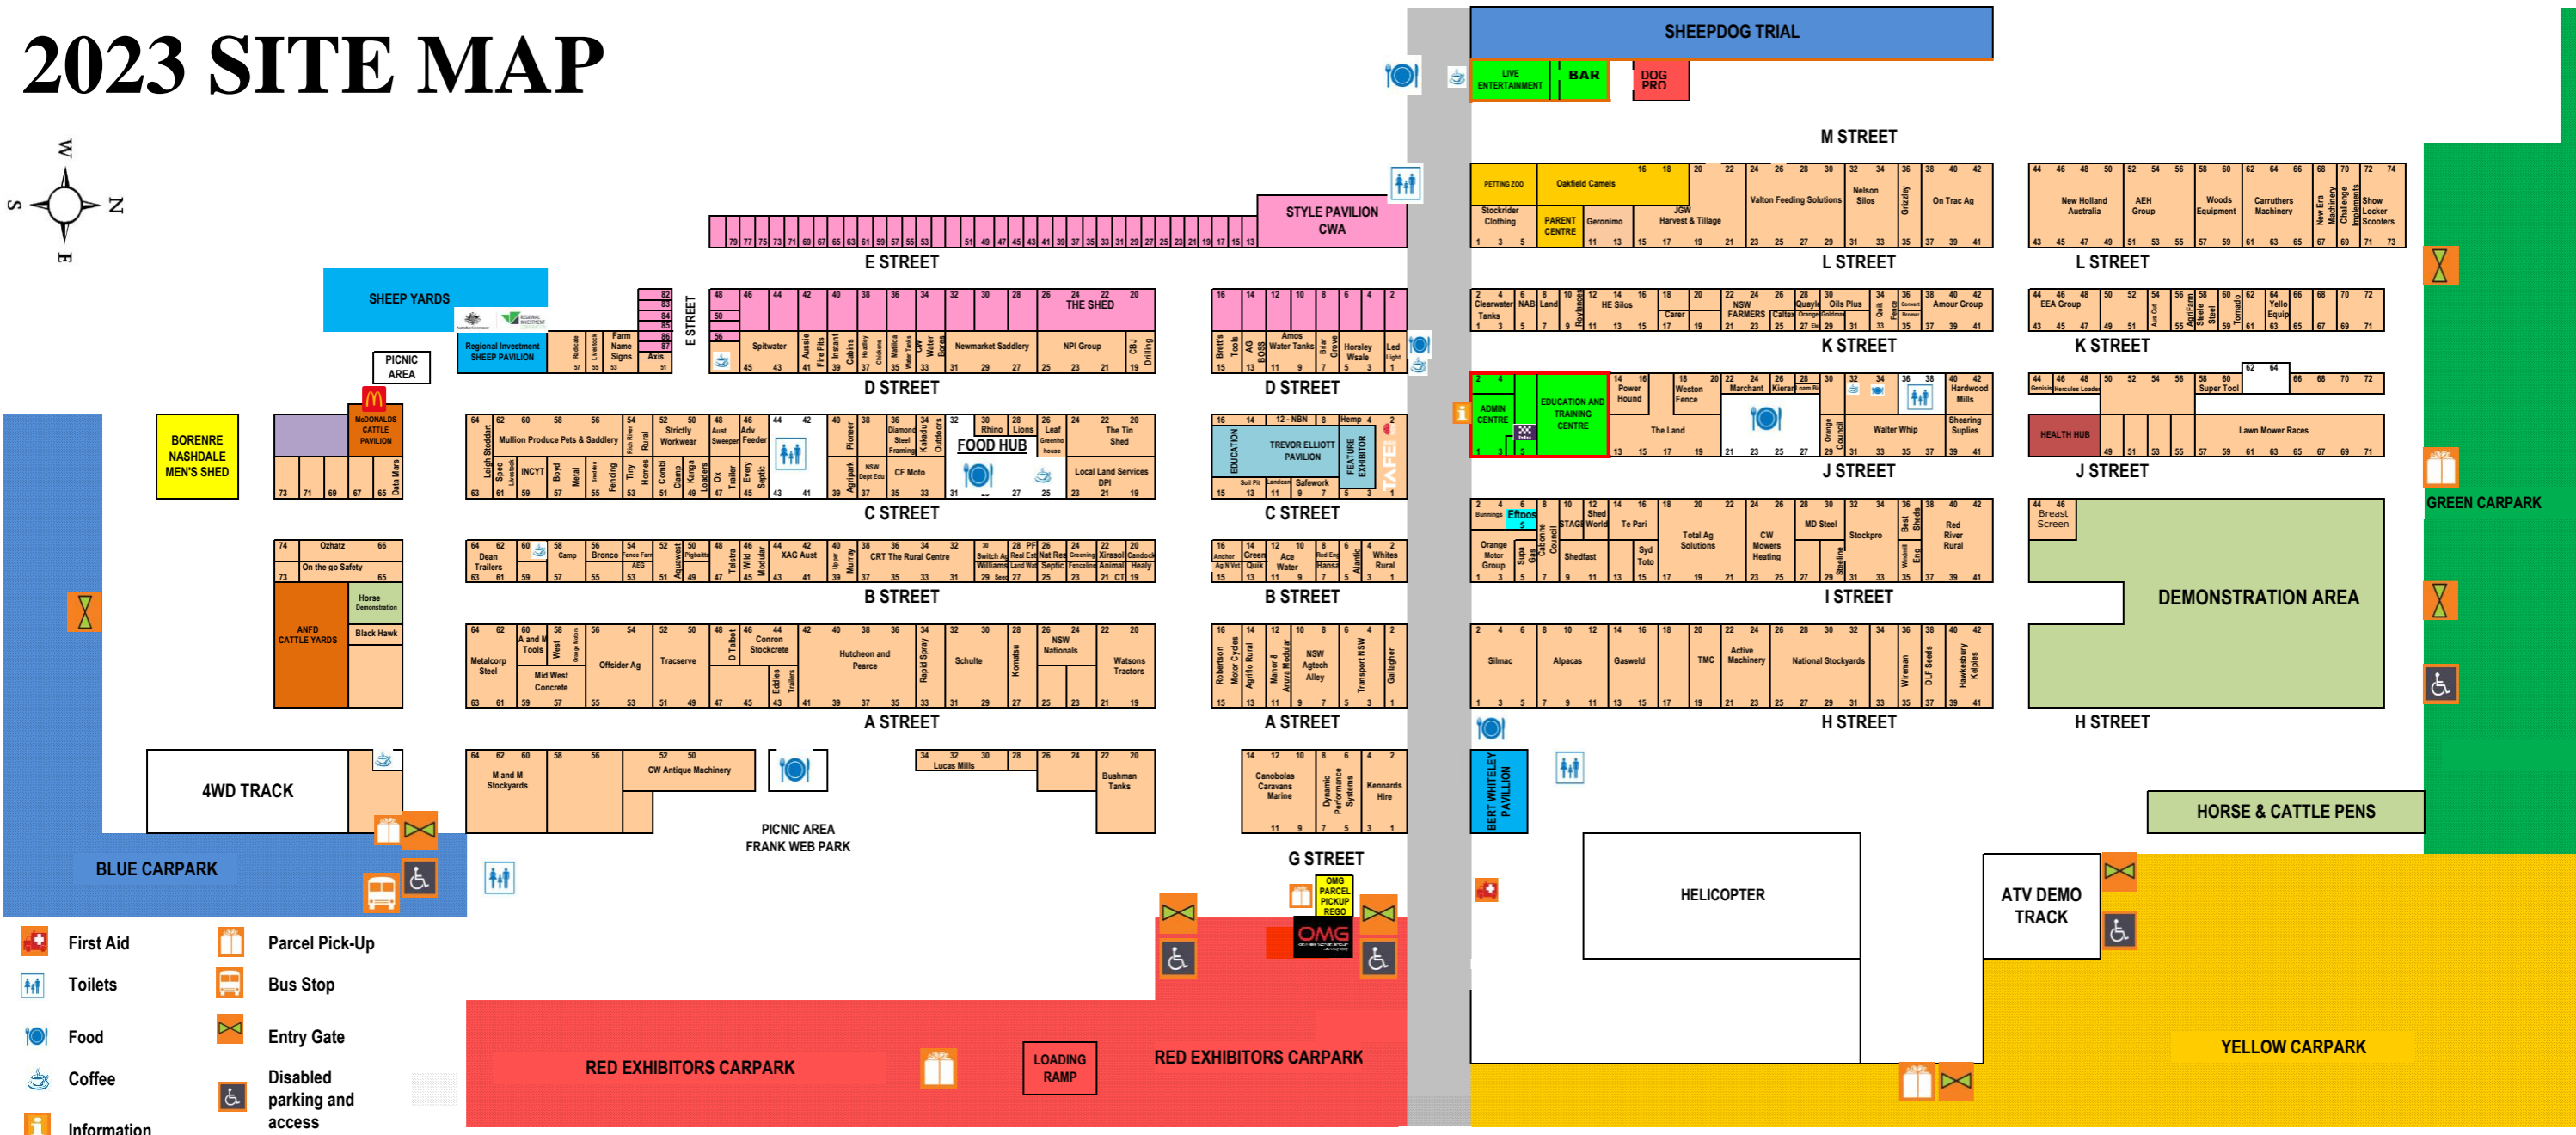

2023 SITE MAP

- First Aid
- Toilets
- Food
- Coffee
- Information
- Parcel Pick-Up
- Bus Stop
- Entry Gate
- Disabled parking and access

33-35 YOUNG RD COWRA 02 6341 1821
38 PEARSON ST WAGGA 02 6925 0427

COME & VISIT YOUR LOCAL MASSEY, FENDT & TOPCON DEALER AT

SITE L 15 - 21

jgwharvest.com.au

MASSEY FERGUSON